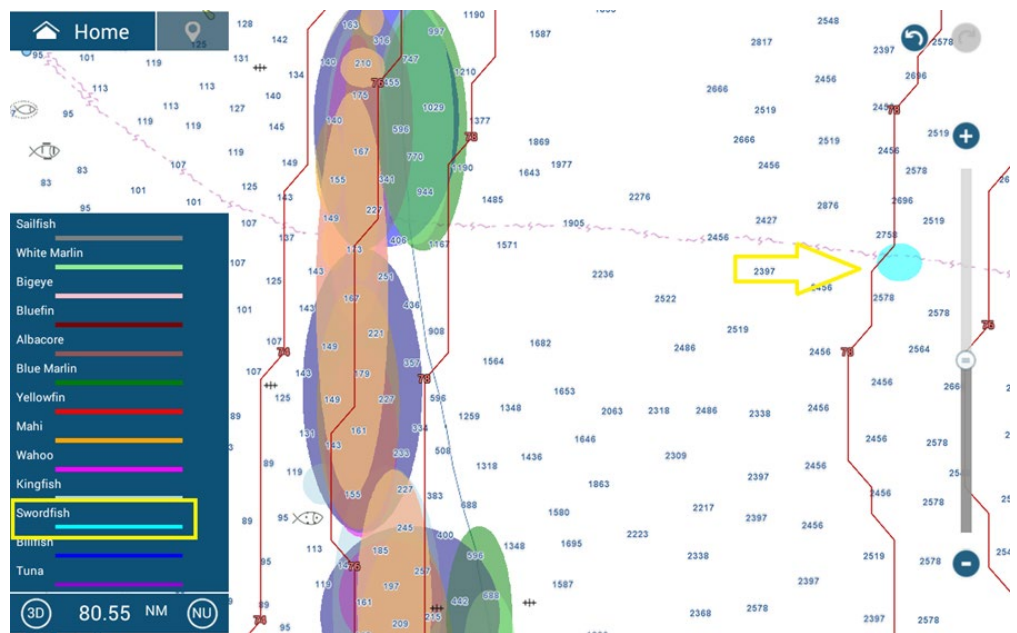

Please contact our highly knowledgeable Technical Support Department with any questions you may have. We look forward to providing you with more of these useful technical tips in the future.