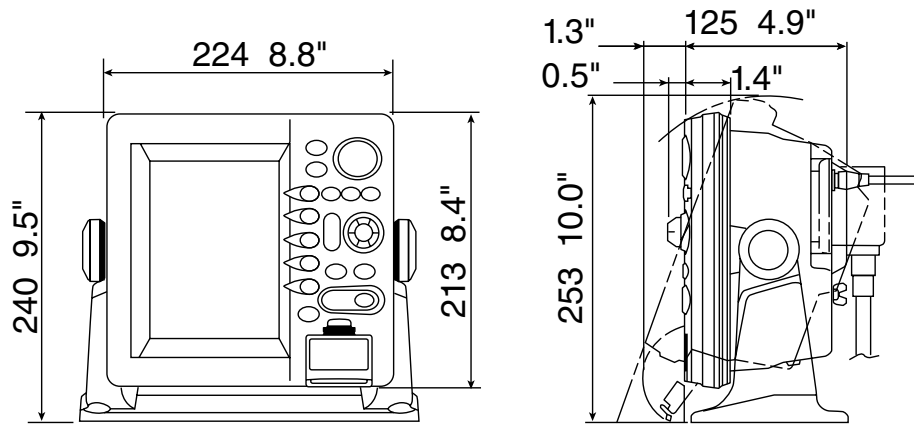

NavNet vx2 7" LCD Display

Dimensional Drawings

7" LCD (Bracket Mount)

3.5 kg 7.7 lb

7" LCD (Flush Mount)

3.2 kg 7.1 lb