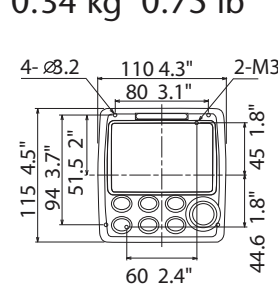

**NAVpilot-700 Control Unit  
(Bracket-mount)  
FAP-7001**  
0.9 kg 1.9 lb

**NAVpilot-711 Control Unit  
(Bracket-mount)  
FAP-7011**  
0.52 kg 1.15 lb

**NAVpilot-720  
FAP-7021**  
0.99 kg 2.2 lb

**Processor Unit  
FAP-7002**  
1.9 kg 4.2 lb

**NAVpilot-700 Control Unit (Surface-mount)**  
0.62 kg 1.4 lb

**NAVpilot-711 Control Unit (Surface-mount)**  
0.34 kg 0.75 lb

**NAVpilot-700 Control Unit (Flush-mount)**  
0.64 kg 1.4 lb

**NAVpilot-711 Control Unit (Flush-mount)**  
0.35 kg 0.77 lb