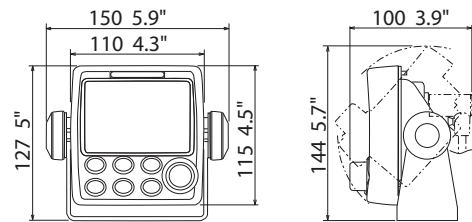

**NAVpilot-700 Control Unit  
(Bracket-mount)  
FAP-7001**  
0.9 kg 1.9 lb

**NAVpilot-711 Control Unit  
(Bracket-mount)  
FAP-7011**  
0.52 kg 1.15 lb

**NAVpilot-720  
FAP-7021**  
0.99 kg 2.2 lb

**Processor Unit  
FAP-7002**  
1.9 kg 4.2 lb

**NAVpilot-700 Control Unit (Surface-mount)**  
0.62 kg 1.4 lb

**NAVpilot-711 Control Unit (Surface-mount)**  
0.34 kg 0.75 lb

**NAVpilot-700 Control Unit (Flush-mount)**  
0.64 kg 1.4 lb

**NAVpilot-711 Control Unit (Flush-mount)**  
0.35 kg 0.77 lb