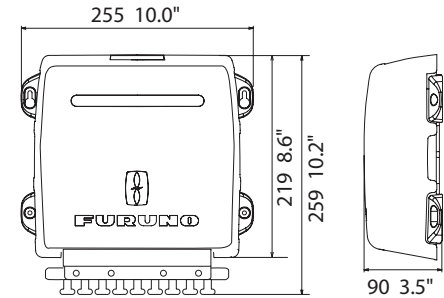

**NAVpilot-700 Control Unit  
(Bracket-mount)  
FAP-7001**  
0.9 kg 1.9 lb

**NAVpilot-711 Control Unit  
(Bracket-mount)  
FAP-7011**  
0.52 kg 1.15 lb

**NAVpilot-720  
FAP-7021**  
0.99 kg 2.2 lb

**Processor Unit  
FAP-7002**  
1.9 kg 4.2 lb

**NAVpilot-700 Control Unit (Surface-mount)**  
0.62 kg 1.4 lb

**NAVpilot-711 Control Unit (Surface-mount)**  
0.34 kg 0.75 lb

**NAVpilot-700 Control Unit (Flush-mount)**  
0.64 kg 1.4 lb

**NAVpilot-711 Control Unit (Flush-mount)**  
0.35 kg 0.77 lb