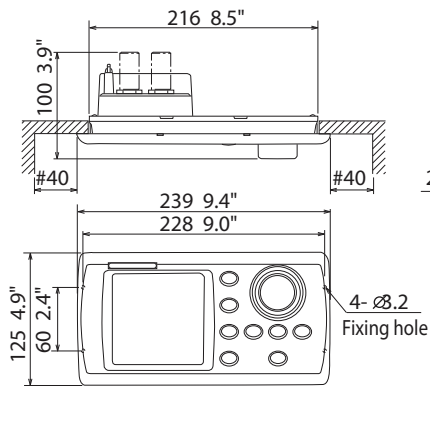

**NAVpilot-700 Control Unit  
(Bracket-mount)  
FAP-7001**  
0.9 kg 1.9 lb

**NAVpilot-711 Control Unit  
(Bracket-mount)  
FAP-7011**  
0.52 kg 1.15 lb

**NAVpilot-720  
FAP-7021**  
0.99 kg 2.2 lb

**Processor Unit  
FAP-7002**  
1.9 kg 4.2 lb

**NAVpilot-700 Control Unit (Surface-mount)**  
0.62 kg 1.4 lb

**NAVpilot-711 Control Unit (Surface-mount)**  
0.34 kg 0.75 lb

**NAVpilot-700 Control Unit (Flush-mount)**  
0.64 kg 1.4 lb

**NAVpilot-711 Control Unit (Flush-mount)**  
0.35 kg 0.77 lb