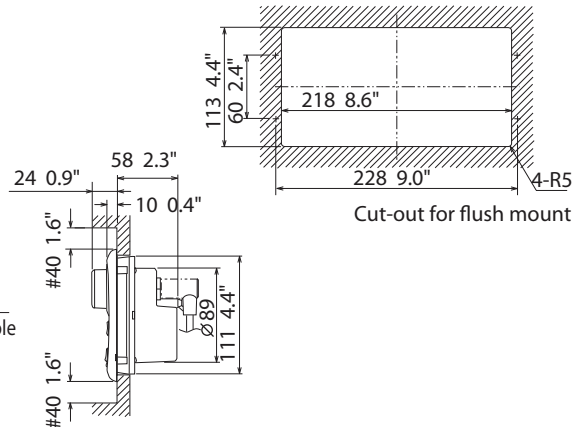

**NAVpilot-700 Control Unit  
(Bracket-mount)  
FAP-7001**  
0.9 kg 1.9 lb

**NAVpilot-711 Control Unit  
(Bracket-mount)  
FAP-7011**  
0.52 kg 1.15 lb

**NAVpilot-720  
FAP-7021**  
0.99 kg 2.2 lb

**Processor Unit  
FAP-7002**  
1.9 kg 4.2 lb

**NAVpilot-700 Control Unit (Surface-mount)**  
0.62 kg 1.4 lb

**NAVpilot-711 Control Unit (Surface-mount)**  
0.34 kg 0.75 lb

**NAVpilot-700 Control Unit (Flush-mount)**  
0.64 kg 1.4 lb

**NAVpilot-711 Control Unit (Flush-mount)**  
0.35 kg 0.77 lb