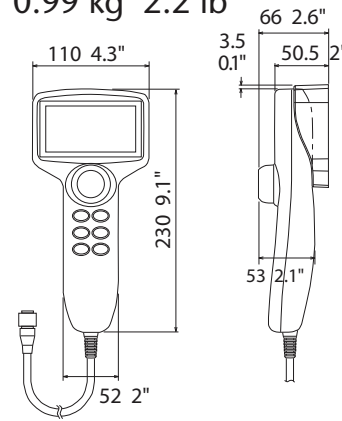

**NAVpilot-700 Control Unit  
(Bracket-mount)  
FAP-7001**  
0.9 kg 1.9 lb

**NAVpilot-711 Control Unit  
(Bracket-mount)  
FAP-7011**  
0.52 kg 1.15 lb

**NAVpilot-720  
FAP-7021**  
0.99 kg 2.2 lb

**Processor Unit  
FAP-7002**  
1.9 kg 4.2 lb

**NAVpilot-700 Control Unit (Surface-mount)**  
0.62 kg 1.4 lb

**NAVpilot-711 Control Unit (Surface-mount)**  
0.34 kg 0.75 lb

**NAVpilot-700 Control Unit (Flush-mount)**  
0.64 kg 1.4 lb

**NAVpilot-711 Control Unit (Flush-mount)**  
0.35 kg 0.77 lb