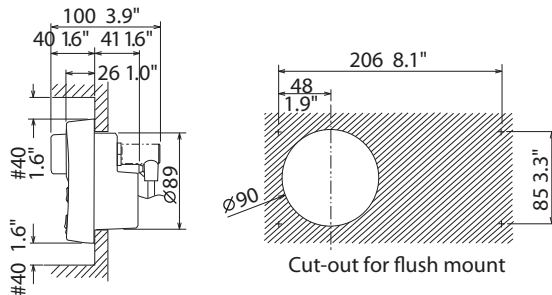

**NAVpilot-700 Control Unit  
(Bracket-mount)  
FAP-7001**  
0.9 kg 1.9 lb

**NAVpilot-711 Control Unit  
(Bracket-mount)  
FAP-7011**  
0.52 kg 1.15 lb

**NAVpilot-720  
FAP-7021**  
0.99 kg 2.2 lb

**Processor Unit  
FAP-7002**  
1.9 kg 4.2 lb

**NAVpilot-700 Control Unit (Surface-mount)**  
0.62 kg 1.4 lb

**NAVpilot-711 Control Unit (Surface-mount)**  
0.34 kg 0.75 lb

**NAVpilot-700 Control Unit (Flush-mount)**  
0.64 kg 1.4 lb

**NAVpilot-711 Control Unit (Flush-mount)**  
0.35 kg 0.77 lb