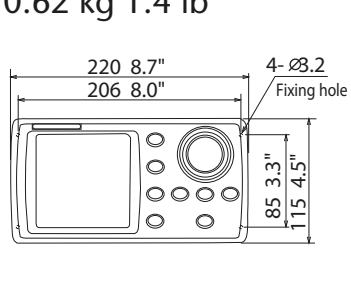

**NAVpilot-700 Control Unit  
(Bracket-mount)  
FAP-7001**  
0.9 kg 1.9 lb

**NAVpilot-711 Control Unit  
(Bracket-mount)  
FAP-7011**  
0.52 kg 1.15 lb

**NAVpilot-720  
FAP-7021**  
0.99 kg 2.2 lb

**Processor Unit  
FAP-7002**  
1.9 kg 4.2 lb

**NAVpilot-700 Control Unit (Surface-mount)**  
0.62 kg 1.4 lb

**NAVpilot-711 Control Unit (Surface-mount)**  
0.34 kg 0.75 lb

**NAVpilot-700 Control Unit (Flush-mount)**  
0.64 kg 1.4 lb

**NAVpilot-711 Control Unit (Flush-mount)**  
0.35 kg 0.77 lb