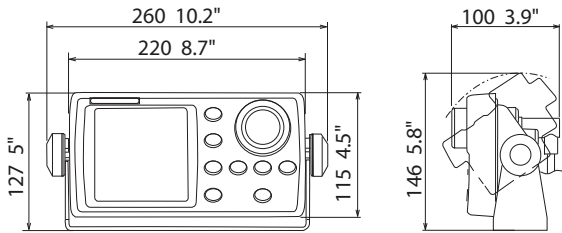

**NAVpilot-700 Control Unit  
(Bracket-mount)  
FAP-7001**  
0.9 kg 1.9 lb

**NAVpilot-711 Control Unit  
(Bracket-mount)  
FAP-7011**  
0.52 kg 1.15 lb

**NAVpilot-720  
FAP-7021**  
0.99 kg 2.2 lb

**Processor Unit  
FAP-7002**  
1.9 kg 4.2 lb

**NAVpilot-700 Control Unit (Surface-mount)**  
0.62 kg 1.4 lb

**NAVpilot-711 Control Unit (Surface-mount)**  
0.34 kg 0.75 lb

**NAVpilot-700 Control Unit (Flush-mount)**  
0.64 kg 1.4 lb

**NAVpilot-711 Control Unit (Flush-mount)**  
0.35 kg 0.77 lb