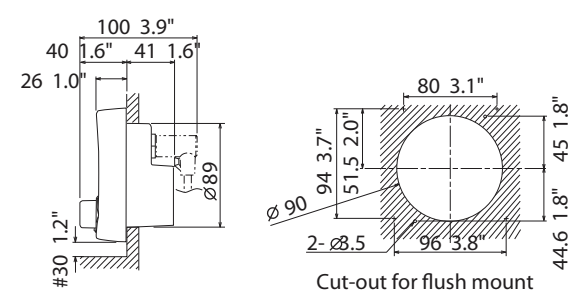

**NAVpilot-700 Control Unit  
(Bracket-mount)  
FAP-7001**  
0.9 kg 1.9 lb

**NAVpilot-711 Control Unit  
(Bracket-mount)  
FAP-7011**  
0.52 kg 1.15 lb

**NAVpilot-720  
FAP-7021**  
0.99 kg 2.2 lb

**Processor Unit  
FAP-7002**  
1.9 kg 4.2 lb

**NAVpilot-700 Control Unit (Surface-mount)**  
0.62 kg 1.4 lb

**NAVpilot-711 Control Unit (Surface-mount)**  
0.34 kg 0.75 lb

**NAVpilot-700 Control Unit (Flush-mount)**  
0.64 kg 1.4 lb

**NAVpilot-711 Control Unit (Flush-mount)**  
0.35 kg 0.77 lb