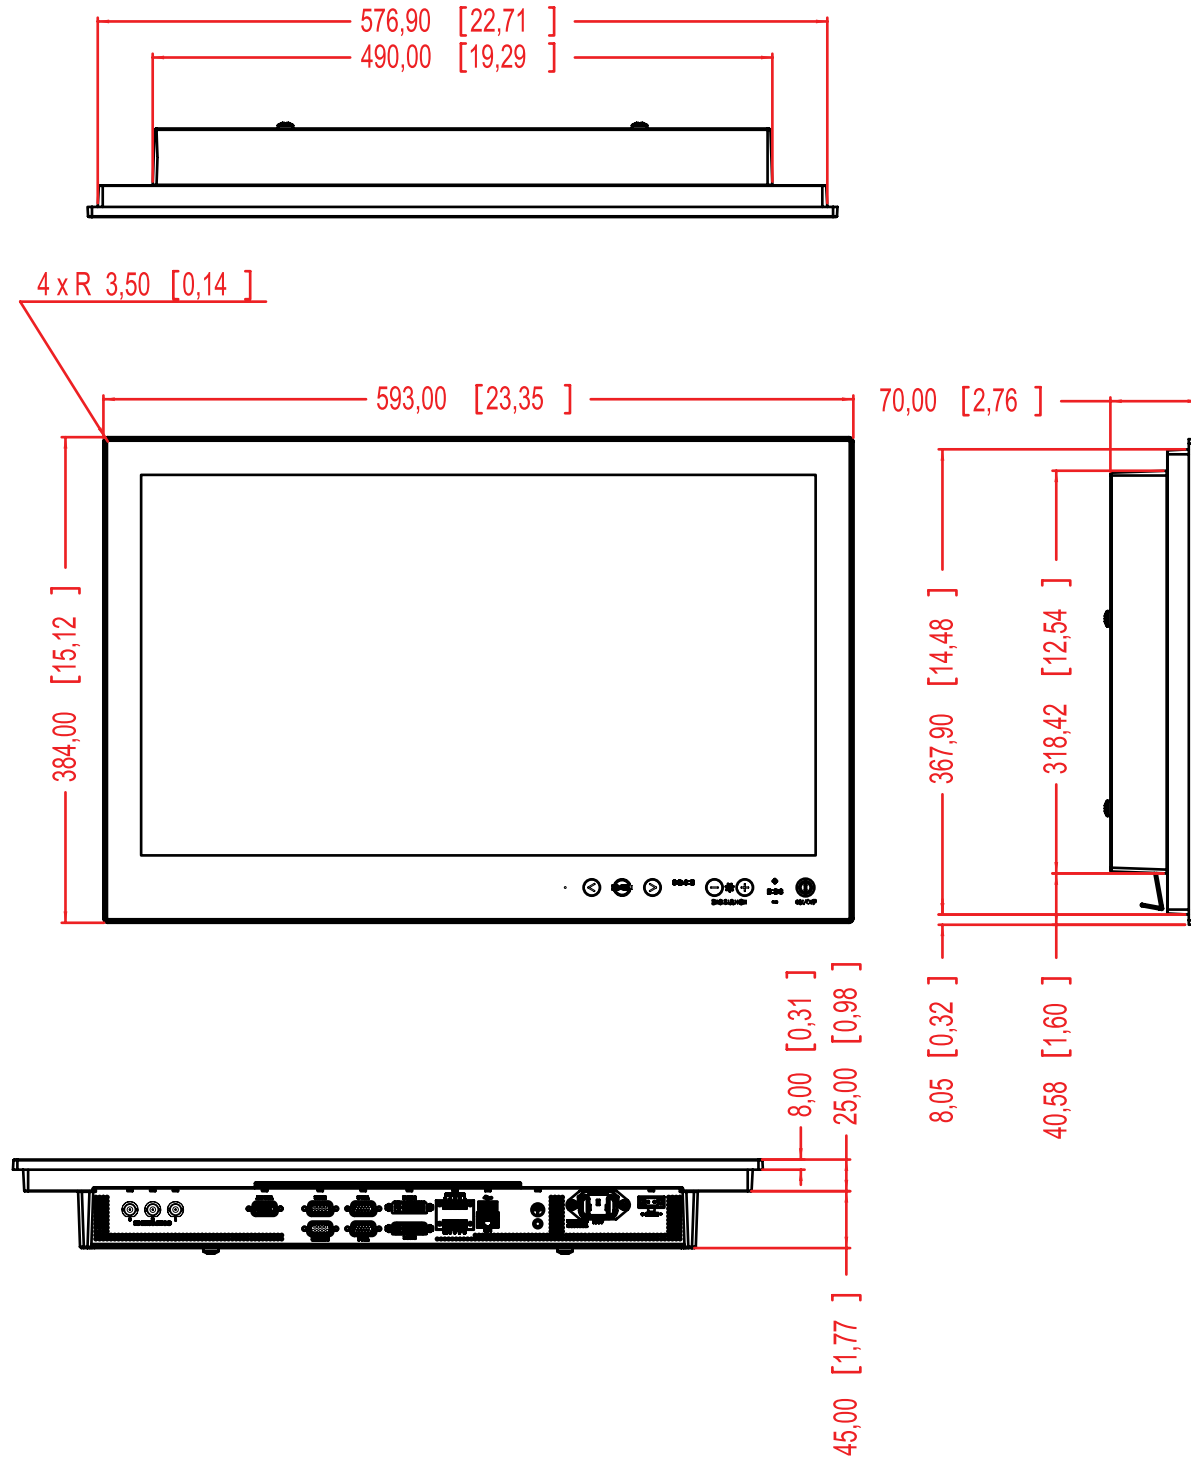

MU240T - Multi Touch Monitor

(Not Drawn to Scale)

4 x M6 threads for Vesa mounting.
Max screw length is 12 mm.

12 x M5 threads.
10 mm deep.

BACK VIEW