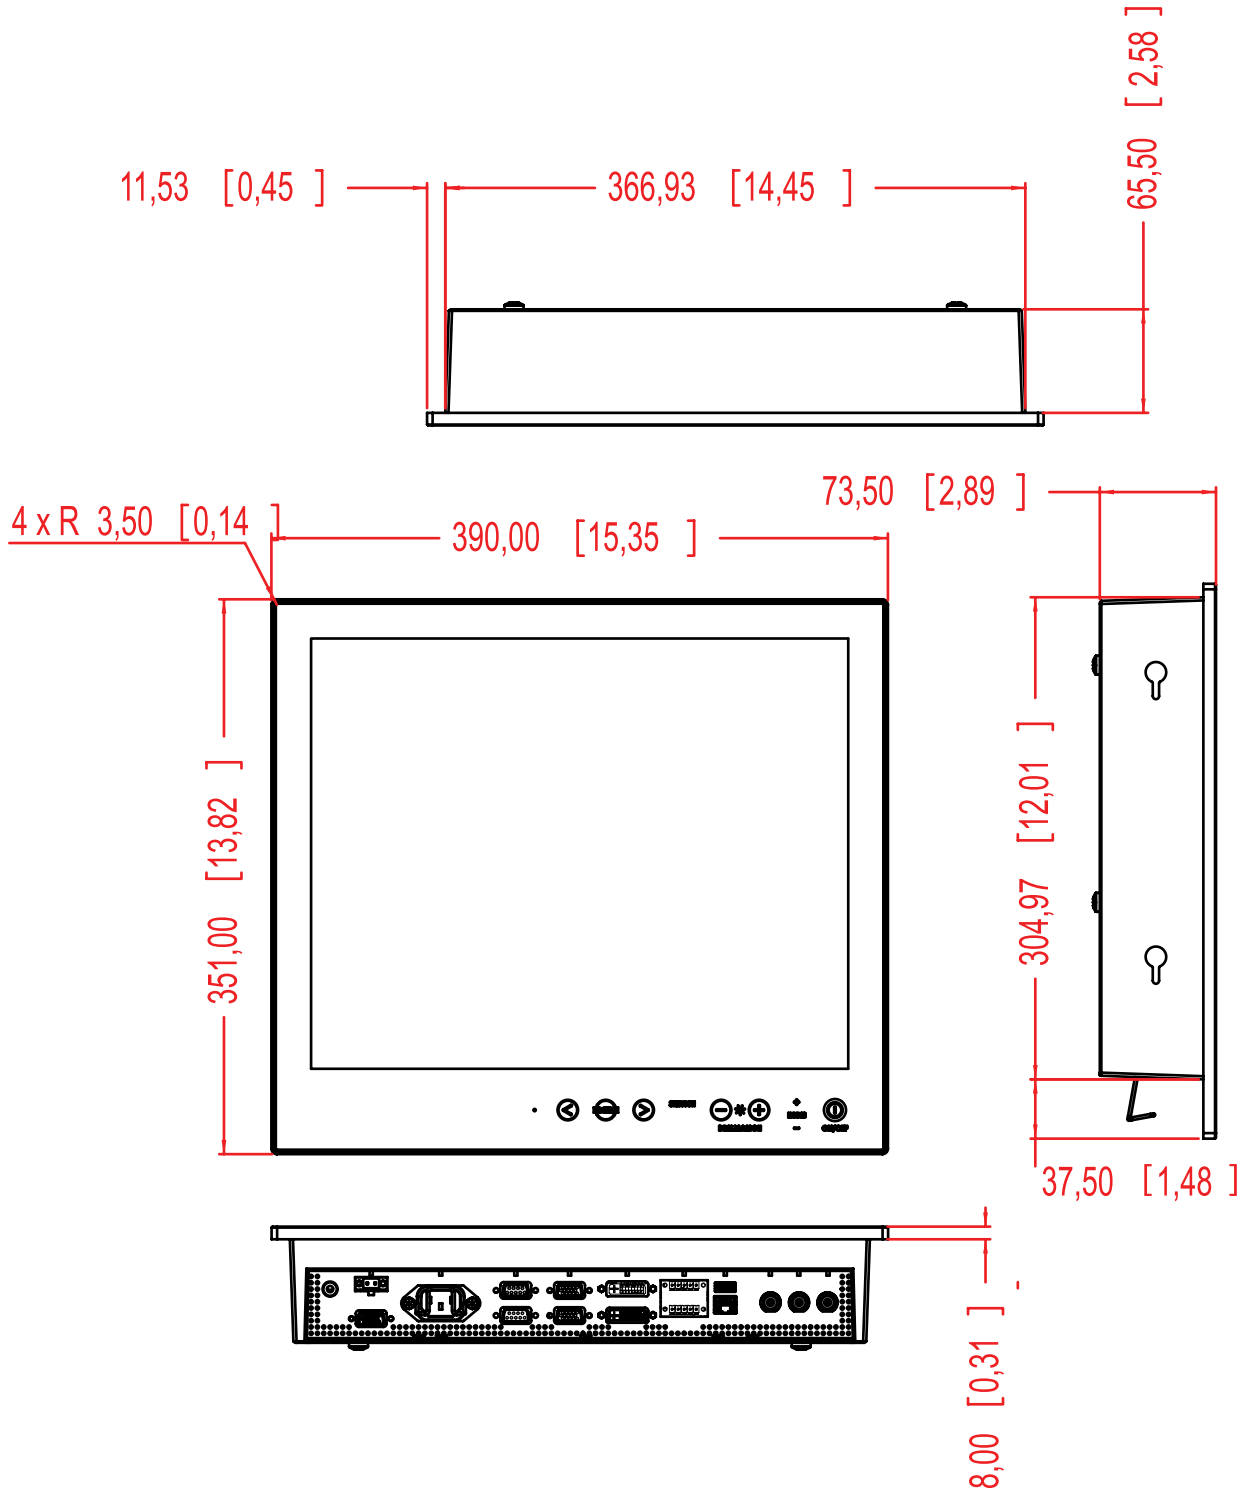

# MU170T - Multi Touch Monitor

(Not Drawn to Scale)

# BACK VIEW

4 x M6 Vesa mounting  
Max 12 mm deep