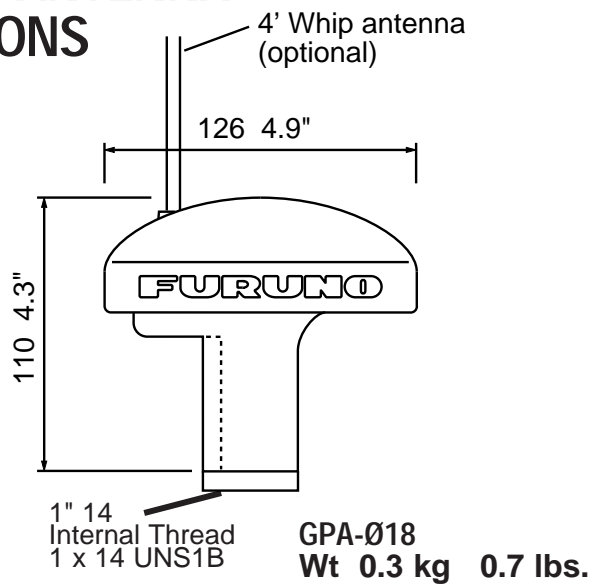

GP1850D DISPLAY DIMENSIONS

Wt 5.9 kg 12.9 lbs.

GP1850D ANTENNA DIMENSIONS

Specifications subject to change without notice.