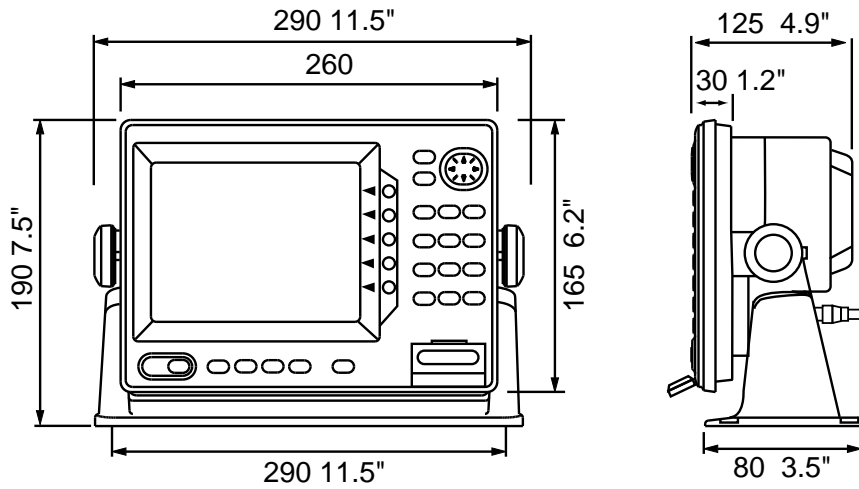

GP1850D DISPLAY DIMENSIONS

Wt 5.9 kg 12.9 lbs.

GP1850D ANTENNA DIMENSIONS

Specifications subject to change without notice.