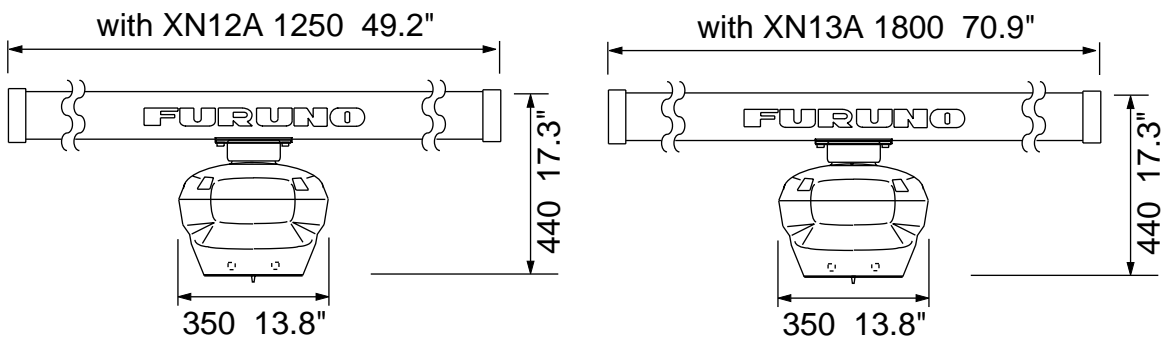

FR7061/FR7111 DISPLAY DIMENSIONS

FR7061/7111 ANTENNA DIMENSIONS

FR7061/7111 4' Antenna
Wt 23 kg 50.7 lbs.

FR7111 6' Antenna
Wt 25 kg 55.1 lbs.

Specifications subject to change without notice.