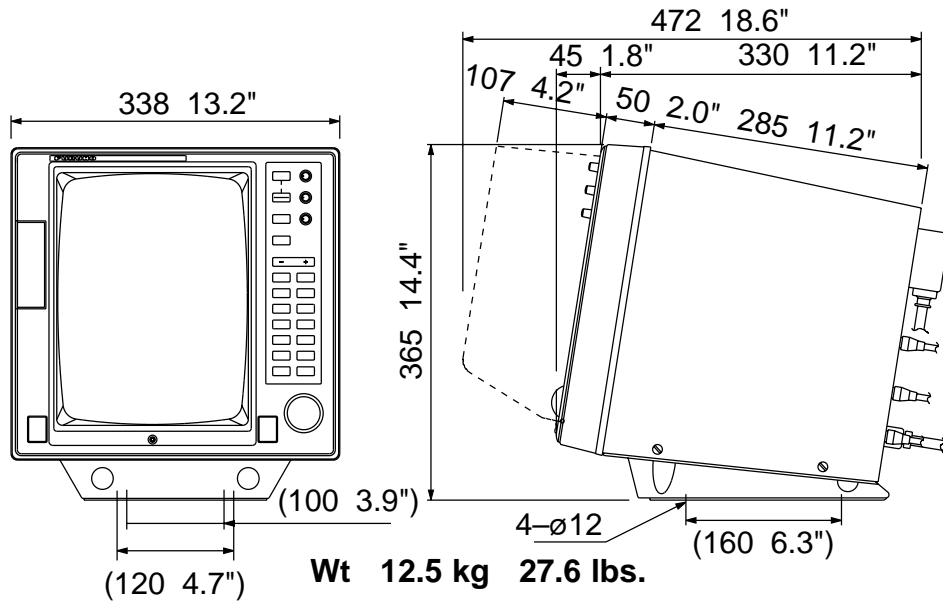

FR7061/FR7111 DISPLAY DIMENSIONS

FR7061/7111 ANTENNA DIMENSIONS

FR7061/7111 4' Antenna
Wt 23 kg 50.7 lbs.

FR7111 6' Antenna
Wt 25 kg 55.1 lbs.

Specifications subject to change without notice.