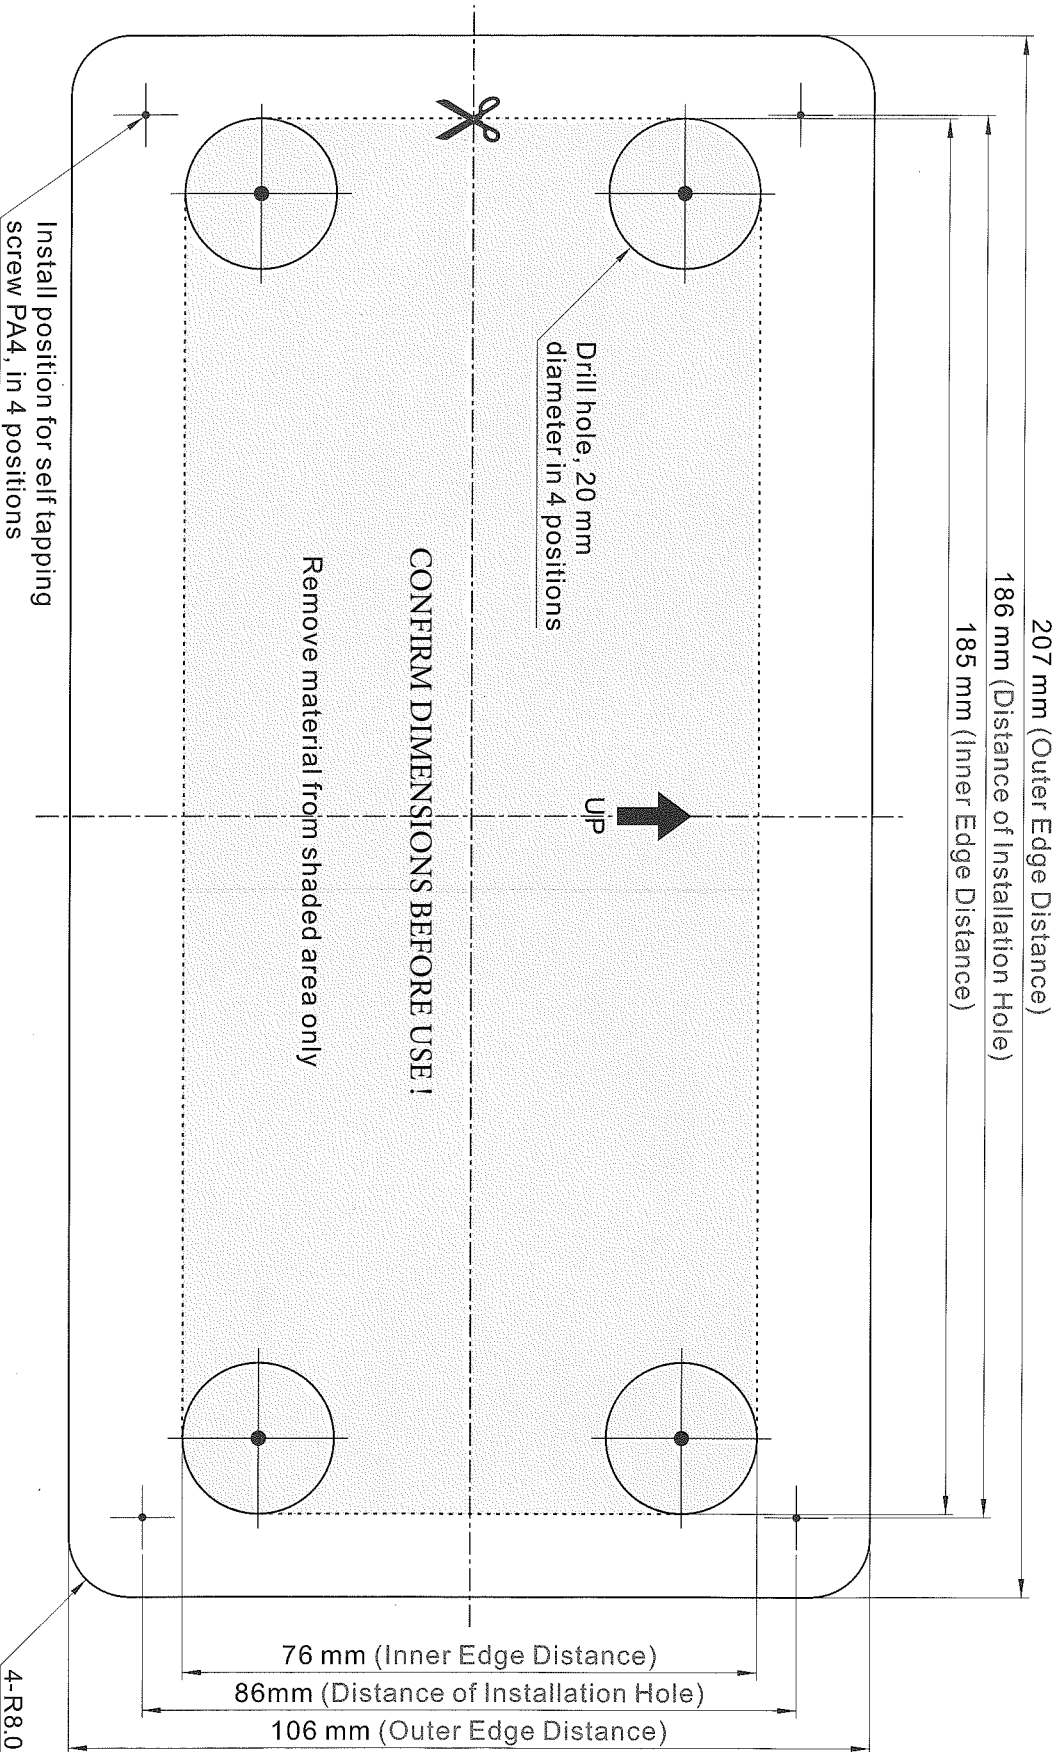

FURUNO

FM-4800 Flush Mount Template

NOTE: This Template may have expanded or shrunk slightly when printed.
Confirm dimensions before use.