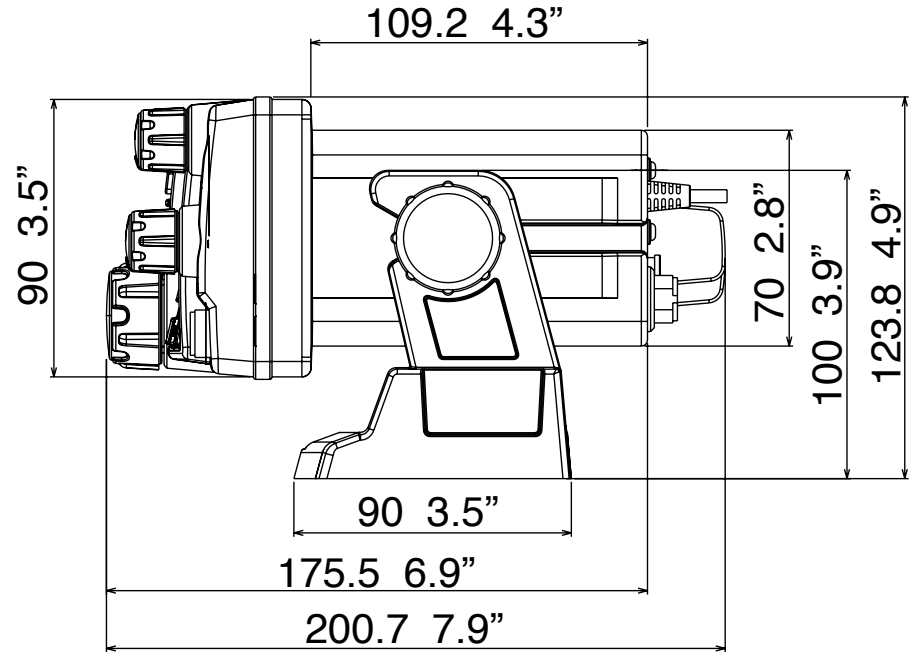

FM4000 Dimensional Drawings

FM4000

2.0 kg 4.4 lb

Cutout for Flush Mount