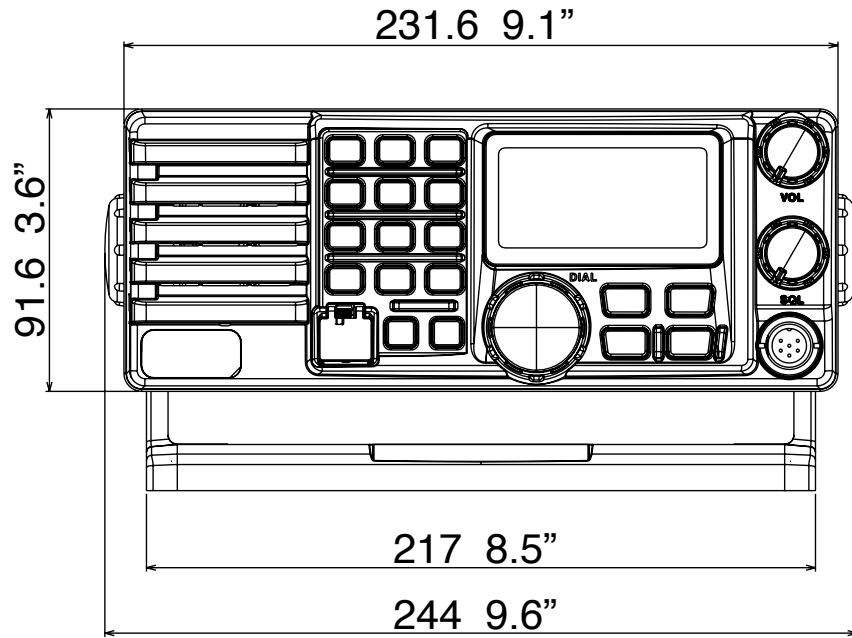

FM4000 Dimensional Drawings

FM4000

2.0 kg 4.4 lb

Cutout for Flush Mount