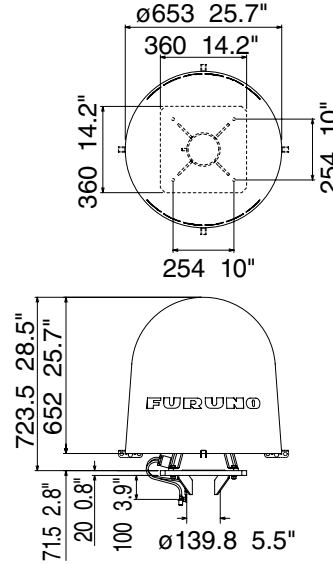

FELCOM 500 Dimensional Drawings

FELCOM500 Antenna FB-1500

18 kg 39.7 lb

FELCOM500 Antenna FB-1500

21 kg 46.3 lb

Unit replacement from FELCOM70 can be done easily, due to the identical fixing holes of both units.