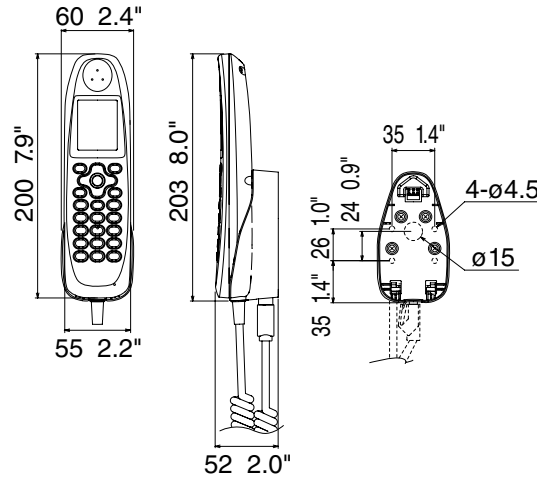

FELCOM 500 Dimensional Drawings

FELCOM500 Antenna FB-1500

18 kg 39.7 lb

FELCOM500 Antenna FB-1500

21 kg 46.3 lb

Unit replacement from FELCOM70 can be done easily, due to the identical fixing holes of both units.

FELCOM250/500 Communication Unit FB-2000 4.1 kg 9 lb

FELCOM250/500 Handset FB-8000 0.38 kg 0.8 lb

0.38 kg 0.8 lb

FELCOM250/500 Incoming Indicator FB-3000