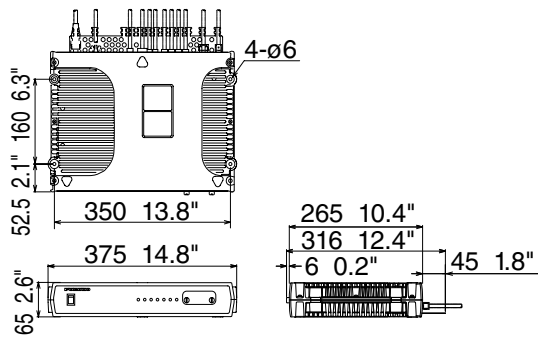

FELCOM 500 Dimensional Drawings

FELCOM500 Antenna FB-1500

18 kg 39.7 lb

FELCOM500 Antenna FB-1500

21 kg 46.3 lb

Unit replacement from FELCOM70 can be done easily, due to the identical fixing holes of both units.

FELCOM250/500 Communication Unit FB-2000 4.1 kg 9 lb

FELCOM250/500 Handset FB-8000 0.38 kg 0.8 lb

0.38 kg 0.8 lb

FELCOM250/500 Incoming Indicator FB-3000