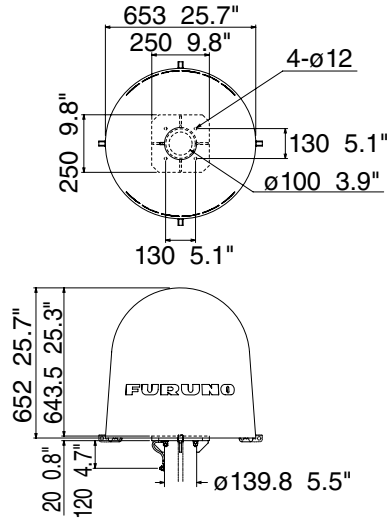

FELCOM 500 Dimensional Drawings

FELCOM500 Antenna FB-1500

18 kg 39.7 lb

FELCOM500 Antenna FB-1500

21 kg 46.3 lb

Unit replacement from FELCOM70 can be done easily, due to the identical fixing holes of both units.