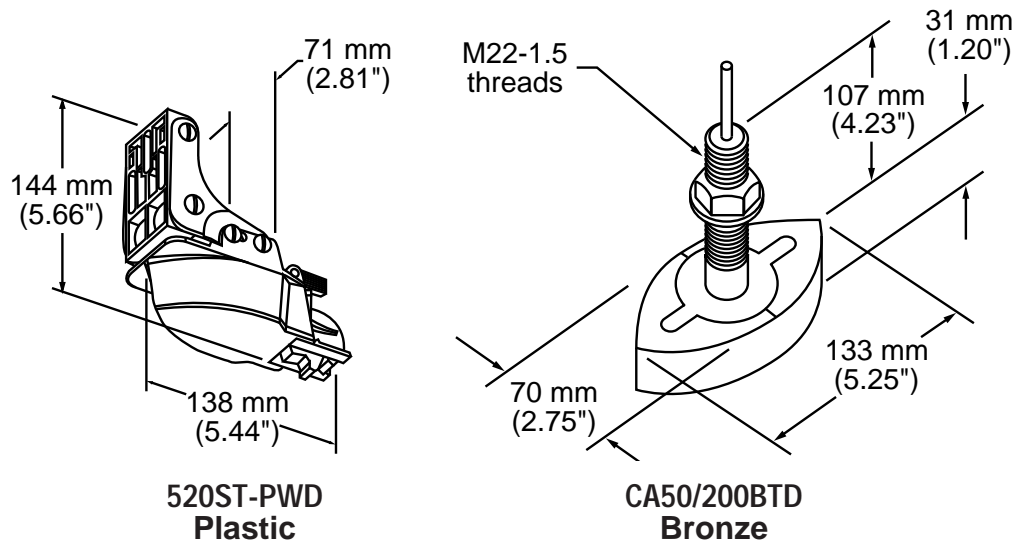

FCV582L DISPLAY DIMENSIONS

Wt 3 kg 6.6 lbs.

FCV582L TRANSDUCER DIMENSIONS

Additional transducer types are available, please contact your dealer.

Specifications subject to change without notice.