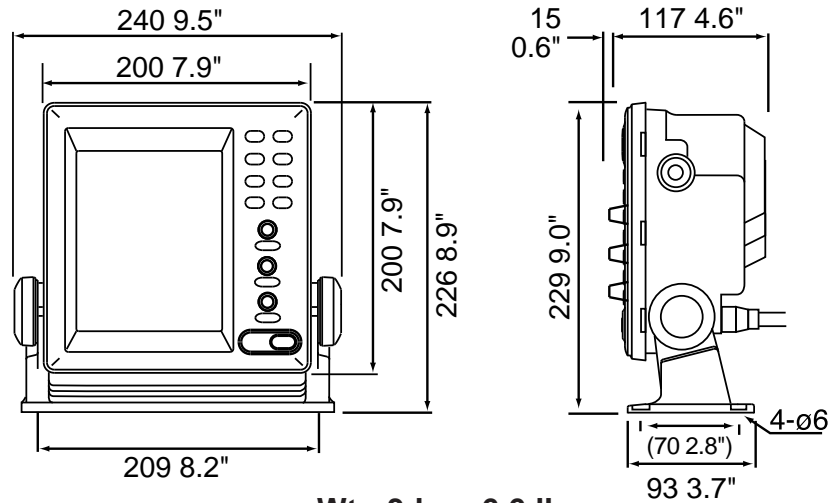

FCV582L DISPLAY DIMENSIONS

Wt 3 kg 6.6 lbs.

FCV582L TRANSDUCER DIMENSIONS

Additional transducer types are available, please contact your dealer.

Specifications subject to change without notice.