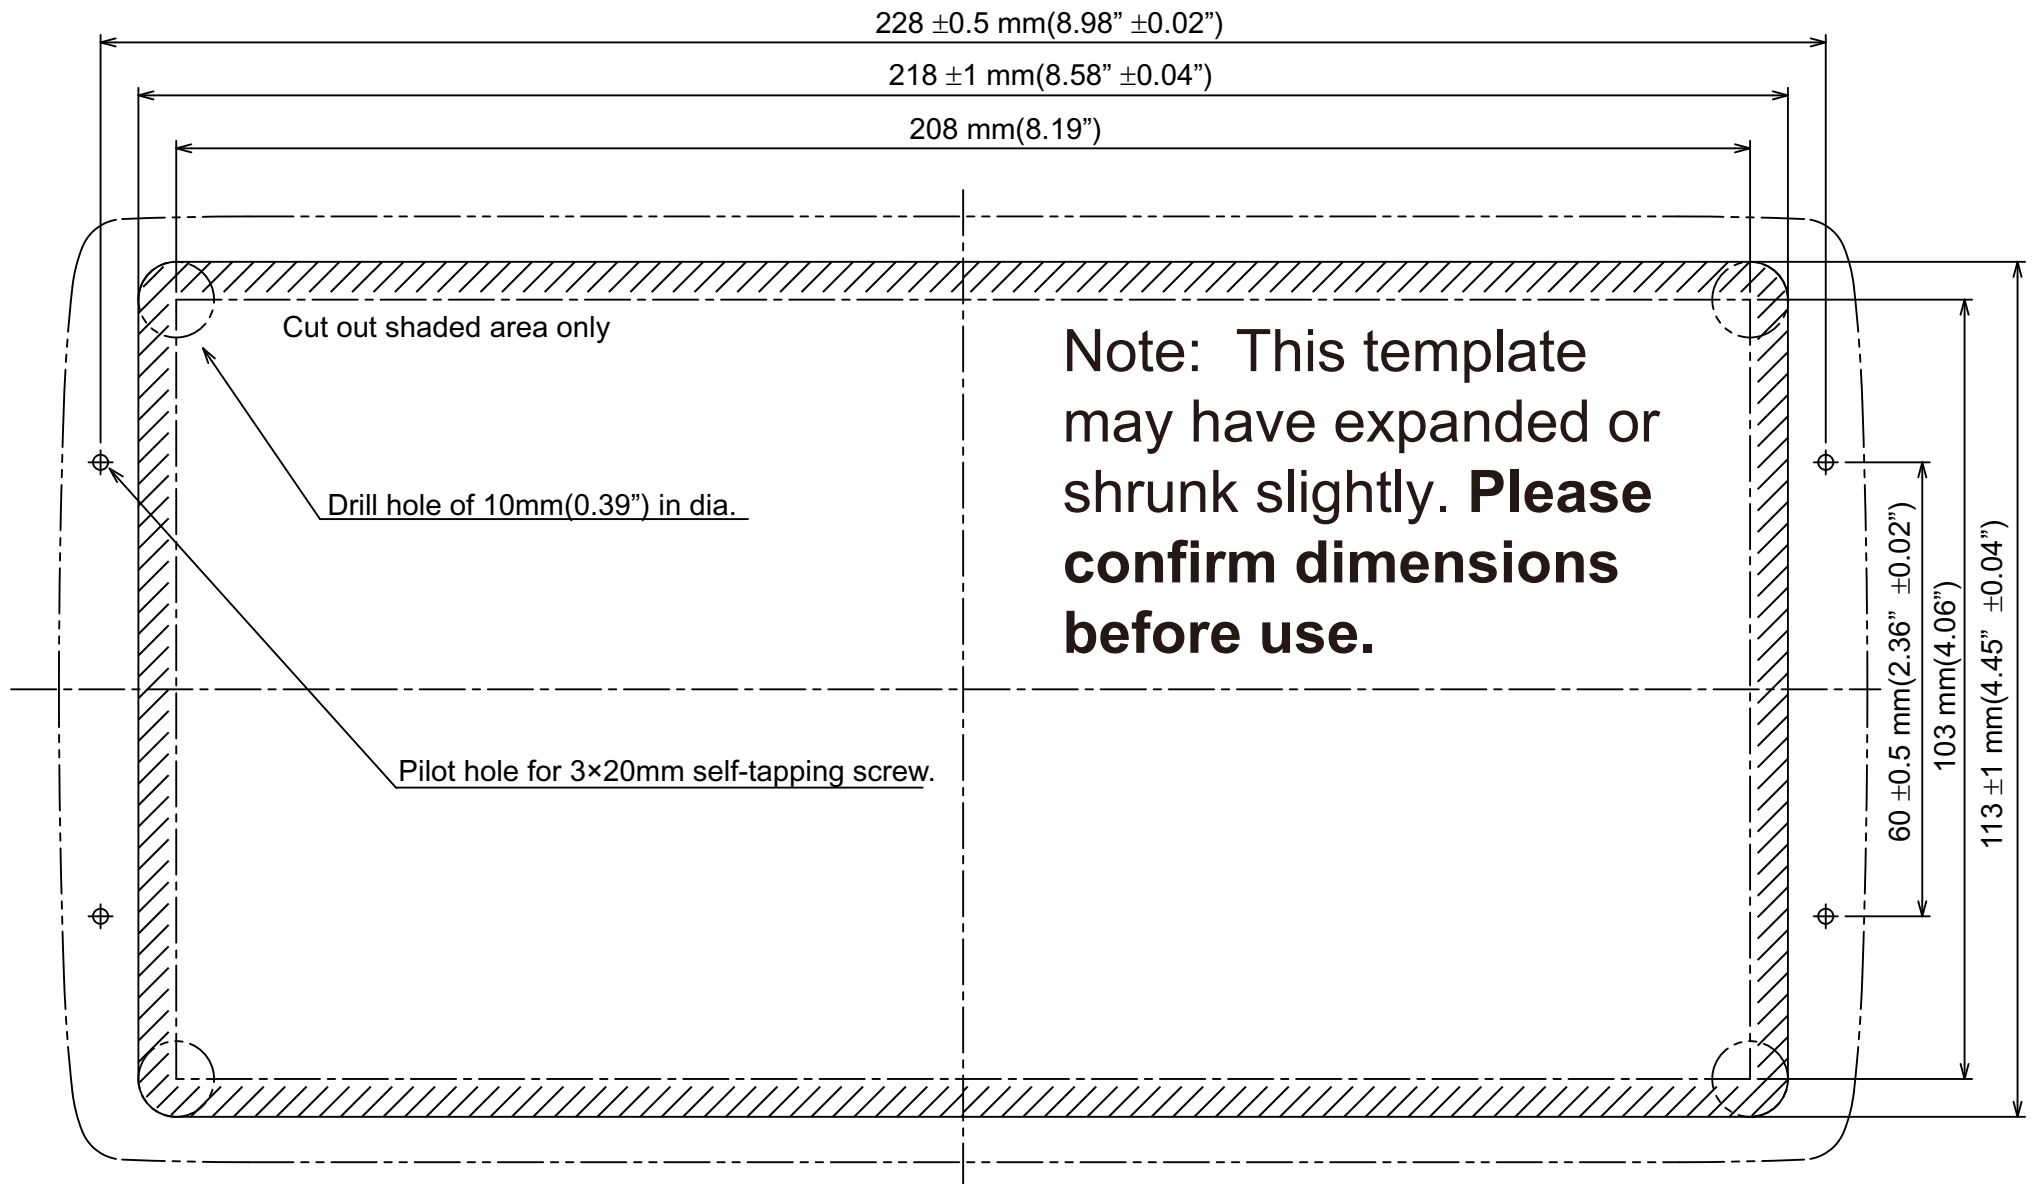

Control Unit FAP-7001  
Surface Mount Template

Control Unit FAP-7001  
Flush Mount Template