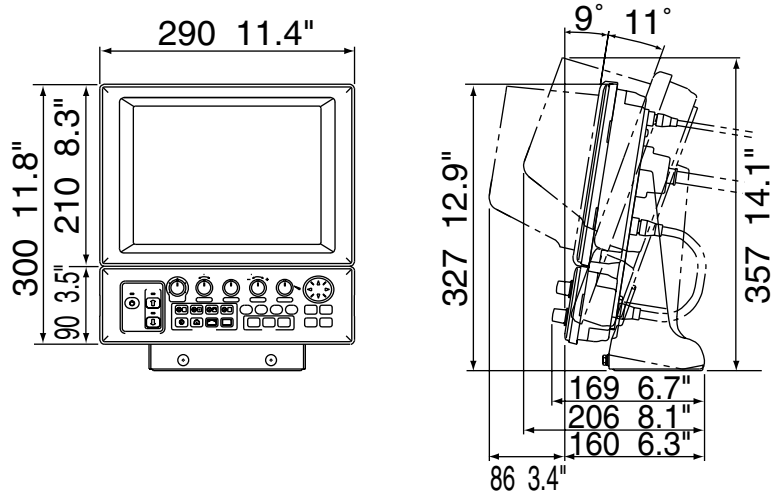

CH300 Dimensional Drawings

CH-250/270/300 Display Unit

5.7 kg 12.6 lb

CH-300 Transceiver Unit

3.5 kg 7.7 lb

CH-300 (Hull Unit)

CSH-304 (Travel: 400 mm)

43 kg 94.8 lb

CSH-305 (Travel: 250 mm)

42 kg 92.6 lb