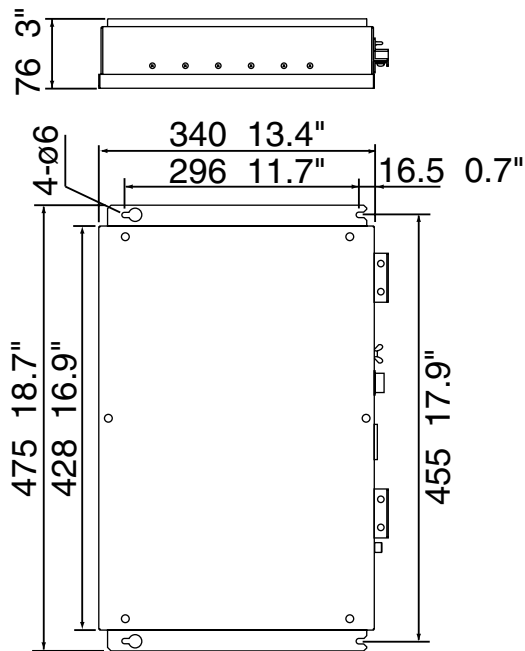

CH300 Dimensional Drawings

CH-250/270/300 Display Unit

5.7 kg 12.6 lb

CH-300 Transceiver Unit

3.5 kg 7.7 lb

CH-300 (Hull Unit)

CSH-304 (Travel: 400 mm)

43 kg 94.8 lb

CSH-305 (Travel: 250 mm)

42 kg 92.6 lb