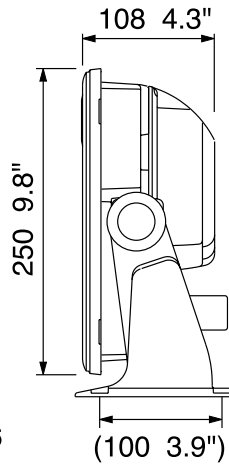

M821/M841/M851MK2/FMD811(REMOTE) DISPLAY DIMENSIONS

Wt 2.8 kg 6.2 lbs.

M821/M841/FMD811

M851MK2

M821/M841/M851MK2 ANTENNA DIMENSIONS

**M821 Radome
Wt 4.5 kg 10.0 lbs.**

**M841 Radome
Wt 8 kg 17.6 lbs.**

**M851MK2 Antenna
Wt 23 kg 50.7 lbs.**