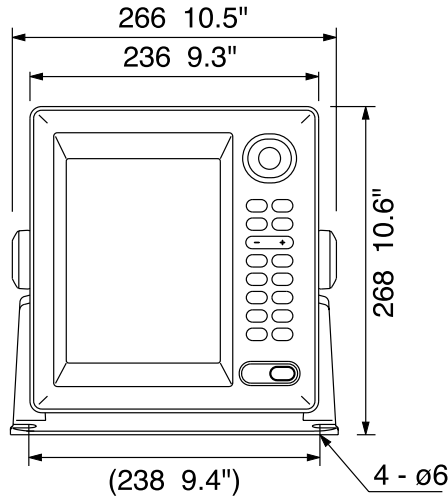

M821/M841/M851MK2/FMD811(REMOTE) DISPLAY DIMENSIONS

Wt 2.8 kg 6.2 lbs.

M821/M841/FMD811

M851MK2

M821/M841/M851MK2 ANTENNA DIMENSIONS

**M821 Radome
Wt 4.5 kg 10.0 lbs.**

**M841 Radome
Wt 8 kg 17.6 lbs.**

**M851MK2 Antenna
Wt 23 kg 50.7 lbs.**