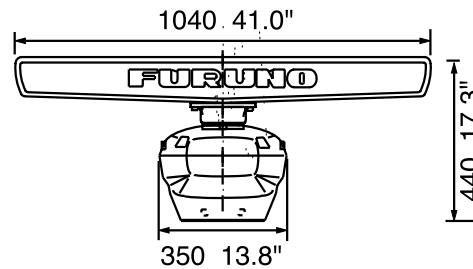

M821/M841/M851MK2/FMD811(REMOTE) DISPLAY DIMENSIONS

Wt 2.8 kg 6.2 lbs.

M821/M841/FMD811

M851MK2

M821/M841/M851MK2 ANTENNA DIMENSIONS

**M821 Radome
Wt 4.5 kg 10.0 lbs.**

**M841 Radome
Wt 8 kg 17.6 lbs.**

**M851MK2 Antenna
Wt 23 kg 50.7 lbs.**