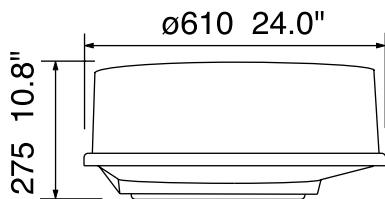

M821/M841/M851MK2/FMD811(REMOTE) DISPLAY DIMENSIONS

Wt 2.8 kg 6.2 lbs.

M821/M841/FMD811

M851MK2

M821/M841/M851MK2 ANTENNA DIMENSIONS

**M821 Radome
Wt 4.5 kg 10.0 lbs.**

**M841 Radome
Wt 8 kg 17.6 lbs.**

**M851MK2 Antenna
Wt 23 kg 50.7 lbs.**