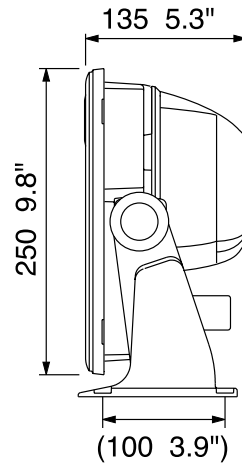

M821/M841/M851MK2/FMD811(REMOTE) DISPLAY DIMENSIONS

Wt 2.8 kg 6.2 lbs.

M821/M841/FMD811

M851MK2

M821/M841/M851MK2 ANTENNA DIMENSIONS

**M821 Radome
Wt 4.5 kg 10.0 lbs.**

**M841 Radome
Wt 8 kg 17.6 lbs.**

**M851MK2 Antenna
Wt 23 kg 50.7 lbs.**