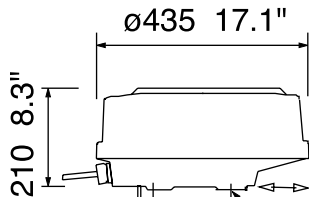

M821/M841/M851MK2/FMD811(REMOTE) DISPLAY DIMENSIONS

Wt 2.8 kg 6.2 lbs.

M821/M841/FMD811

M851MK2

M821/M841/M851MK2 ANTENNA DIMENSIONS

**M821 Radome
Wt 4.5 kg 10.0 lbs.**

**M841 Radome
Wt 8 kg 17.6 lbs.**

**M851MK2 Antenna
Wt 23 kg 50.7 lbs.**