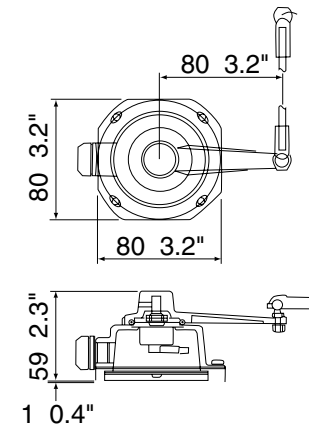

NAVpilot 500/511 Dimensional Drawings

NAVpilot 500 Control Unit

0.7 kg 1.5 lb

NAVpilot Rudder Reference Unit

0.5 kg 1.1 lb

NAVpilot 511 Optional Control Unit (Surface Mount)

0.37 kg 0.82 lb

NAVpilot Processor Unit

1.9 kg 4.2 lb

NAVpilot 511 Optional Control Unit (Flush Mount)

0.37 kg 0.82 lb