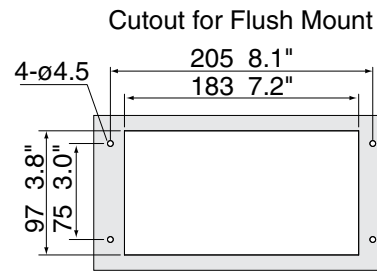

NAVpilot 500/511 Dimensional Drawings

NAVpilot 500 Control Unit

0.7 kg 1.5 lb

NAVpilot Rudder Reference Unit

0.5 kg 1.1 lb

NAVpilot 511 Optional Control Unit (Surface Mount)

0.37 kg 0.82 lb

NAVpilot Processor Unit