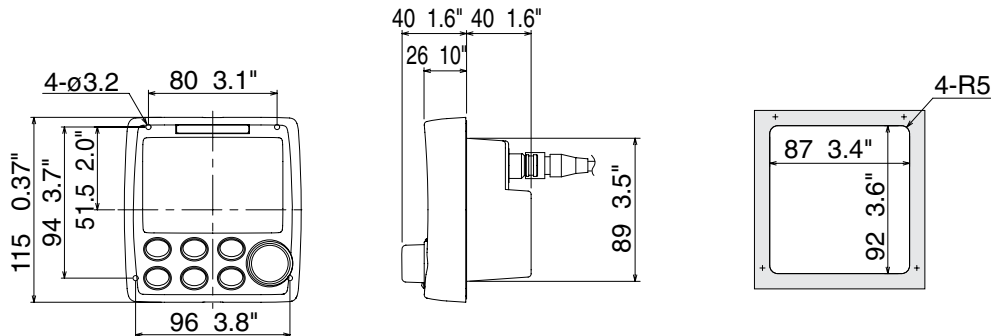

NAVpilot 500/511 Dimensional Drawings

NAVpilot 500 Control Unit

0.7 kg 1.5 lb

NAVpilot Rudder Reference Unit

0.5 kg 1.1 lb

NAVpilot 511 Optional Control Unit (Surface Mount)

0.37 kg 0.82 lb

NAVpilot Processor Unit

1.9 kg 4.2 lb

NAVpilot 511 Optional Control Unit (Flush Mount)

0.37 kg 0.82 lb