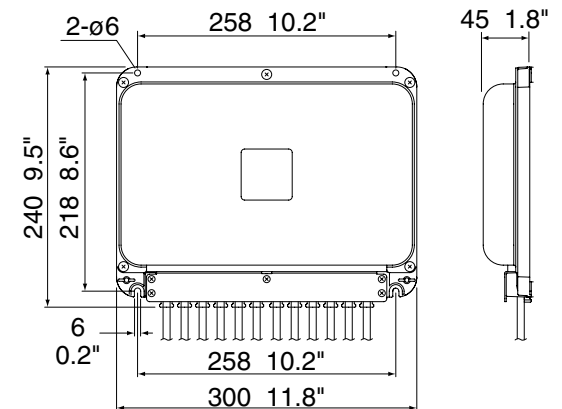

NAVpilot 500/511 Dimensional Drawings

NAVpilot 500 Control Unit

0.7 kg 1.5 lb

NAVpilot Rudder Reference Unit

0.5 kg 1.1 lb

NAVpilot 511 Optional Control Unit (Surface Mount)

0.37 kg 0.82 lb

NAVpilot Processor Unit

1.9 kg 4.2 lb

NAVpilot 511 Optional Control Unit (Flush Mount)

0.37 kg 0.82 lb