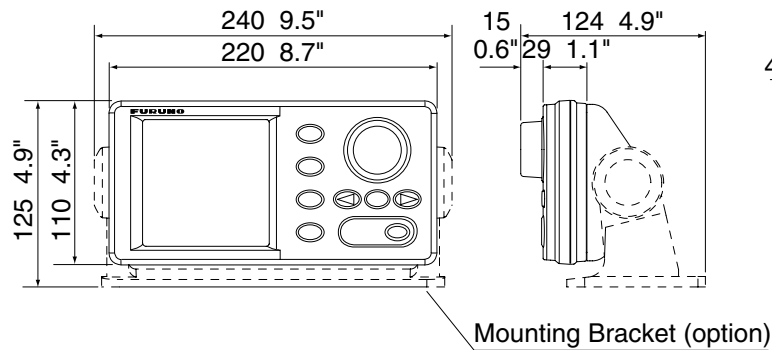

NAVpilot 500/511 Dimensional Drawings

NAVpilot 500 Control Unit

0.7 kg 1.5 lb

NAVpilot Rudder Reference Unit

0.5 kg 1.1 lb

NAVpilot 511 Optional Control Unit (Surface Mount)

0.37 kg 0.82 lb

NAVpilot Processor Unit

1.9 kg 4.2 lb

NAVpilot 511 Optional Control Unit (Flush Mount)

0.37 kg 0.82 lb