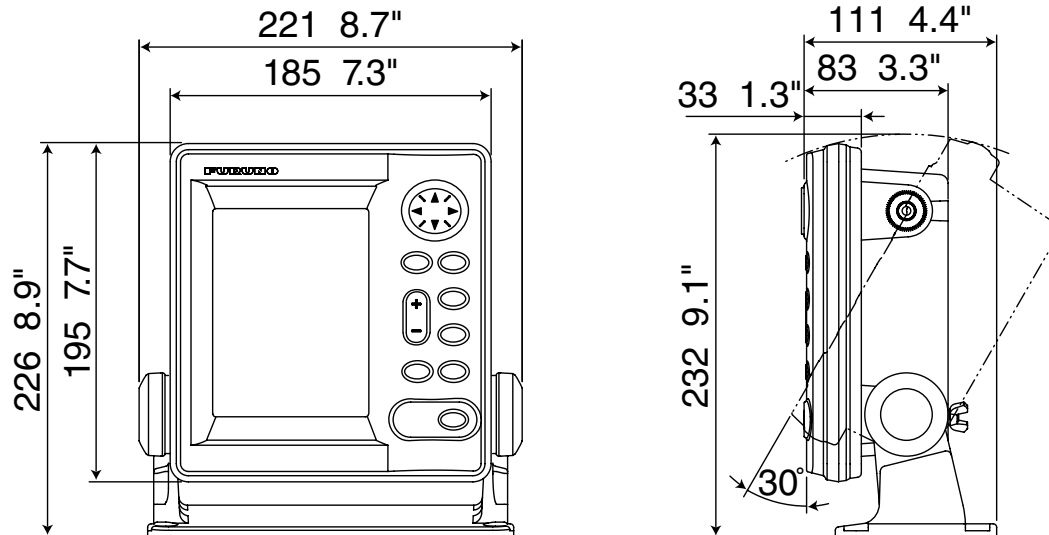

1623 Radar Dimensional Drawings

Model 1623 Display Unit

1.3 kg 2.9 lb

Model 1623 Antenna

4.6 kg 10.1 lb