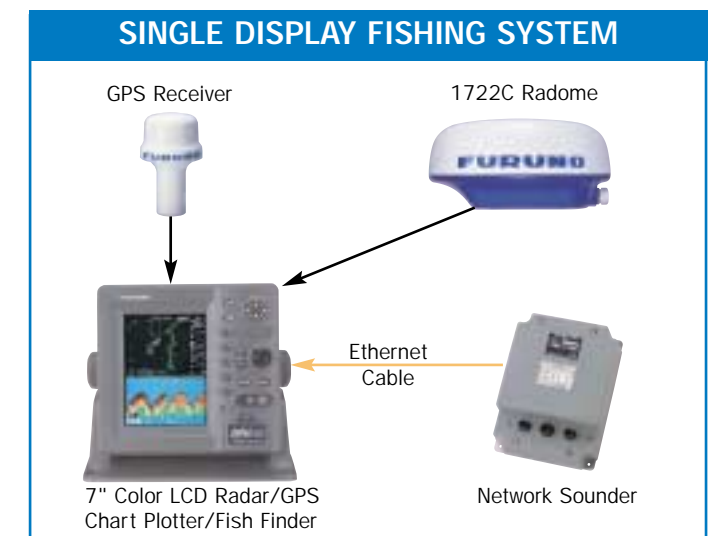

Wow!
Amazing!
Powerful!
Incredible!
Flexible!

NAVnet

That's what the competition is saying about our new NavNet product line! Our goal is to give you the features you want and that's what we've done.

- You want radar and plotter images displayed either side-by-side or with chart overlay. No problem.
- You want to add GPS capabilities. Just add the GPS Receiver Antenna.
- You want a fish finder. Unlike competitive systems that require purchasing a dedicated fish finder, NavNet allows you to add the 600W/1kW Black Box Fish Finder and save thousands of dollars.
- You want it all in a single unit. Done.
- You want three displays that can control any of the features. Done.
- You want it in color. Done.
- You would rather have monochrome. Done.
- You want to use Navionics® charts. Done.
- You want to use C-MapNT charts. Done.
- You want to hook up an engine room camera to the display. Done.
- You want to know where to get NavNet. Visit your Authorized Furuno Dealer and you're done.