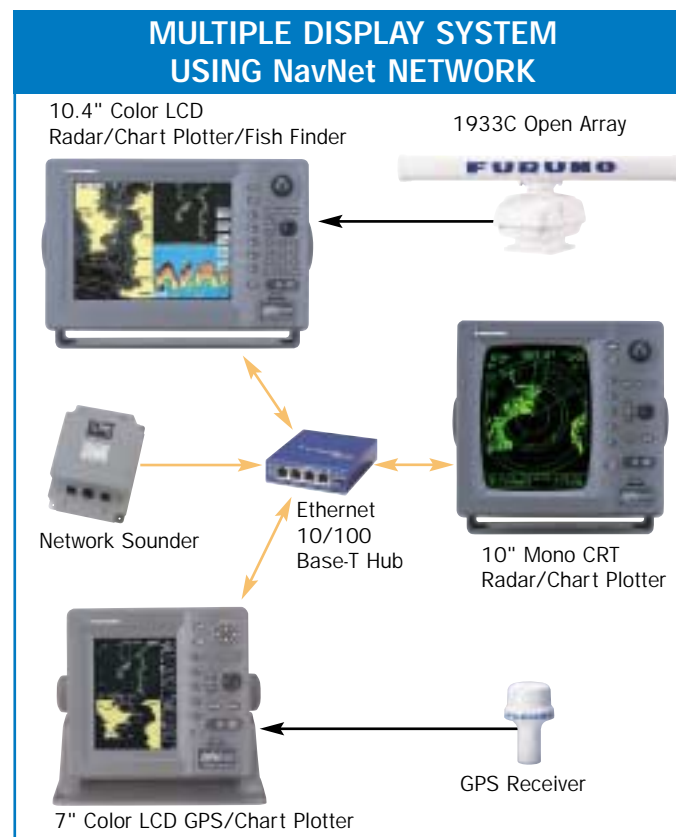

Wow!
Amazing!
Powerful!
Incredible!
Flexible!

NAVnet

That's what the competition is saying about our new NavNet product line! Our goal is to give you the features you want and that's what we've done.

- You want radar and plotter images displayed either side-by-side or with chart overlay. No problem.
- You want to add GPS capabilities. Just add the GPS Receiver Antenna.
- You want a fish finder. Unlike competitive systems that require purchasing a dedicated fish finder, NavNet allows you to add the 600W/1kW Black Box Fish Finder and save thousands of dollars.
- You want it all in a single unit. Done.
- You want three displays that can control any of the features. Done.
- You want it in color. Done.
- You would rather have monochrome. Done.
- You want to use Navionics® charts. Done.
- You want to use C-MapNT charts. Done.
- You want to hook up an engine room camera to the display. Done.
- You want to know where to get NavNet. Visit your Authorized Furuno Dealer and you're done.