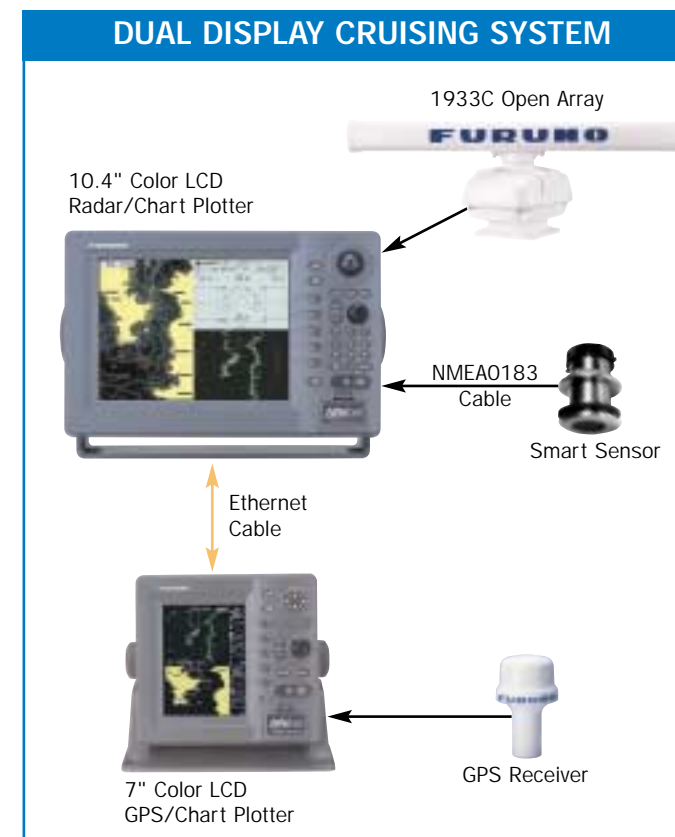

Wow!
Amazing!
Powerful!
Incredible!
Flexible!

NAVnet

That's what the competition is saying about our new NavNet product line! Our goal is to give you the features you want and that's what we've done.

- You want radar and plotter images displayed either side-by-side or with chart overlay. No problem.
- You want to add GPS capabilities. Just add the GPS Receiver Antenna.
- You want a fish finder. Unlike competitive systems that require purchasing a dedicated fish finder, NavNet allows you to add the 600W/1kW Black Box Fish Finder and save thousands of dollars.
- You want it all in a single unit. Done.
- You want three displays that can control any of the features. Done.
- You want it in color. Done.
- You would rather have monochrome. Done.
- You want to use Navionics® charts. Done.
- You want to use C-MapNT charts. Done.
- You want to hook up an engine room camera to the display. Done.
- You want to know where to get NavNet. Visit your Authorized Furuno Dealer and you're done.